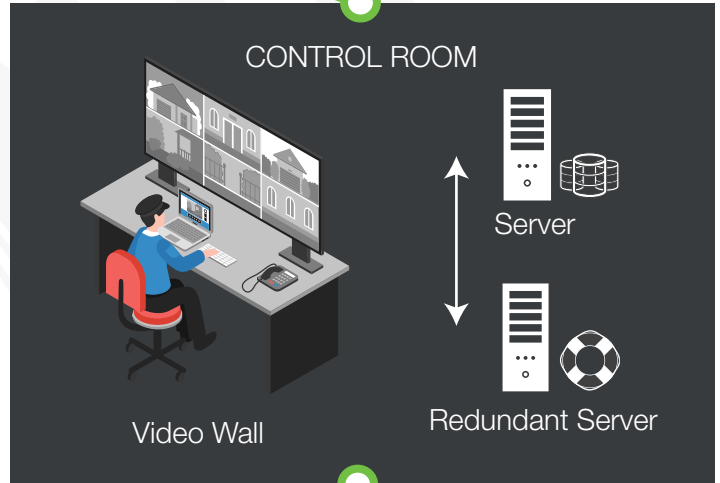

SUMMARY

PARTNER: Grekkom

TYPE: Analytics

PRODUCT: Ngaro

PACKAGE: CathexisVision 2020.4 and later

INTEGRATION CAPABILITIES

- Video analytics and CCTV on a single platform for streamlined operation.
- Ability to associate cameras to the object detection event for real-time visual identification.
- Graphical representation of status and events on the map interface.
- Filtering the database to find events and associated video footage.
- Create unique actions on specific analytics events:
 - Send event info to local or off-site control room
 - Send email or SMS notifications
 - Control the Ngaro device
 - Record cameras
 - Play audio clips

[For more details click here](#)

Integrated Solution

Providing enhanced efficiency and effectiveness to address your security challenges.

CATHEXISVISION MAJOR FEATURES

-  Enterprise, multi-site architecture
-  Video analytics / AI
-  SMART forensic search features
-  Alarm / event management
-  Cyber secure

Analytics

- Object detection and tracking
- Alarm events
- Alarm location
- Dates and times of events