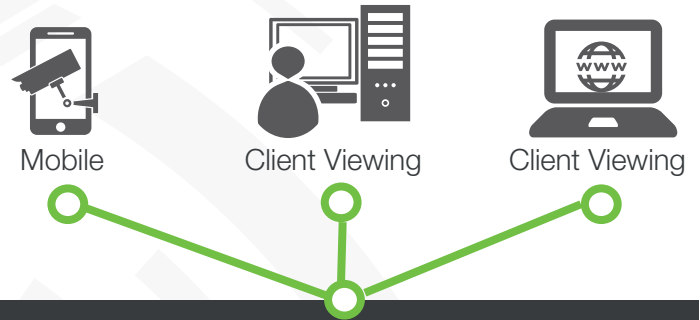

OVERVIEW

Cathexis has partnered with Grekkom Technologies to develop a powerful integration solution between the Ngaro analytics product and the CathexisVision video management software.

Through this integration, the Ngaro software monitors camera activity. When an object is detected, the integration sends an alert to CathexisVision, which creates events and database entries for the duration of alarms.

SUMMARY

PARTNER: Grekkom

TYPE: Analytics

PRODUCT: Ngaro

PACKAGE: CathexisVision 2020.4 and later

INTEGRATION CAPABILITIES

- Video analytics and CCTV on a single platform for streamlined operation.
- Ability to associate cameras to the object detection event for real-time visual identification.
- Graphical representation of status and events on the map interface.
- Filtering the database to find events and associated video footage.
- Create unique actions on specific analytics events:
 - Send event info to local or off-site control room
 - Send email or SMS notifications
 - Control the Ngaro device
 - Record cameras
 - Play audio clips

[For more details click here](#)

Integrated Solution

Providing enhanced efficiency and effectiveness to address your security challenges.

CATHEXISVISION MAJOR FEATURES

-  Enterprise, multi-site architecture
-  Video analytics / AI
-  SMART forensic search features
-  Alarm / event management
-  Cyber secure

Analytics

- Object detection and tracking
- Alarm events
- Alarm location
- Dates and times of events